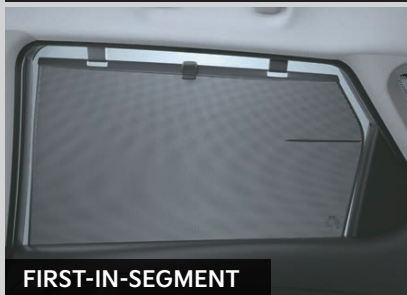

MORE COMFORT

FIRST-IN-SEGMENT

Rear Door Sunshade Curtain protects you from direct sunlight for a soothing journey