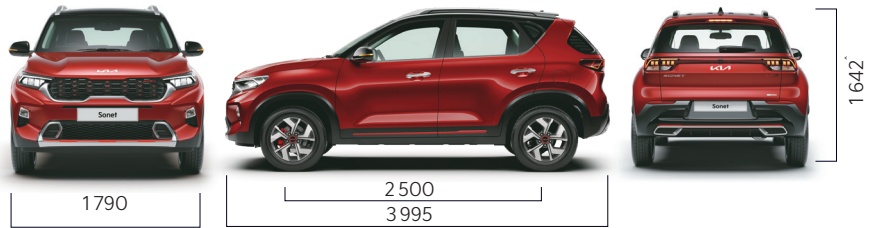

TECHNICAL SPECIFICATIONS

ENGINE	SMARTSTREAM G1.2	G1.0 T-GDi	1.5L CRDi WGT	1.5L CRDi VGT		
Fuel Type	Petrol	Petrol	Diesel	Diesel		
Emission Standard	BS VI	BS VI	BS VI	BS VI		
Fuel System	MPI	GDi	CRDi	CRDi		
Displacement (cc)	1197	998	1493	1493		
Max. Power (ps / rpm)	83 / 6 000	120 / 6 000	100 / 4 000	115 / 4 000		
Max. Torque (Nm / rpm)	115 / 4 200	172 / 1 500 ~ 4 000	240 / 1 500 ~ 2 750	250 / 1 500 ~ 2 750		
DRIVE/TRANSMISSION						
Transmission	5MT	6iMT/ 7DCT	6MT	6AT		
Drive System	2WD					
SUSPENSION/BRAKES						
Suspension - Front	McPherson Strut with Coil Spring					
Suspension - Rear	Coupled Torsion Beam Axle (CTBA) with Coil Spring					
Brakes	Front - Disc, Rear - Drum					
TYRES						
Tyre Size - Vehicle	195 / 65 R 15 - 38.1 cm (15") (HTE) , 215 / 60 R 16 - 40.64 cm (16") (HTK, HTK+, HTX, HTX+, GTX+)					
Tyre Size - Spare	195 / 65 R 15 - 38.1 cm (15") (Steel)					
OTHERS						
Gear Shift Indicator	MT/ iMT					
Fuel Tank Capacity (l)	45					
Seating Capacity	5					
Boot Space (l)	392**					
POWERTRAIN OPTIONS						
Trims →	HTE	HTK	HTK+	HTX	HTX+	GTX+
Smartstream G1.2 5MT	●	●	●	-	-	-
Smartstream G1.0 T-GDi 6iMT	-	-	-	●	●	●
Smartstream G1.0 T-GDi 7DCT	-	-	-	-	-	●
1.5L CRDi WGT 6MT	●	●	●	●	●	●
1.5L CRDi VGT 6AT	-	-	-	●	-	●

DIMENSIONS Unit: mm

BODY COLORS

8 Monotone Colors

3 Dual tone colours with Sunroof (Available in HTX+ & GTX+)