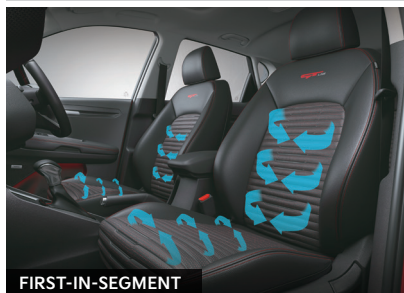

VENTILATED FRONT SEATS

FIRST-IN-SEGMENT

Make every drive a breeze in hot and humid conditions