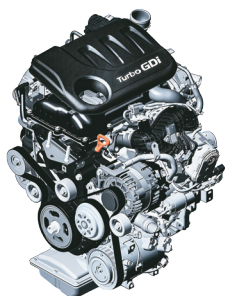

Make the wheel look sportier and premium

DUAL MUFFLER DESIGN

Adds sportiness and makes the car look like a design marvel

ENGINE & TRANSMISSION OPTIONS

REFINED 1.5 CRDI DIESEL ENGINES

-  100 ps Power/
4 000 rpm
-  240 Nm Torque/
1 500-2 750 rpm

6 Speed MT

-  115 ps Power/
4 000 rpm
-  250 Nm Torque/
1 500-2 750 rpm

6 Speed Advance AT

POWERFUL G1.0 T-GDI PETROL ENGINE

-  120 ps Power/
6 000 rpm

-  172 Nm Torque/
1 500-4 000 rpm

Smartstream 6iMT

Smartstream 7DCT

ADVANCED SMARTSTREAM G1.2 PETROL ENGINE

-  83 ps Power/
6 000 rpm
-  115 Nm Torque/
4 200 rpm

5 Speed MT

Sophisticated Interiors

Climb in to the Kia Sonet and you'd be excused for forgetting that you're in a Compact SUV. Surrounding you in the cockpit would be class-defining tech innovations that are purposeful. The classy interior feels like a man cave right in the lap of luxury.